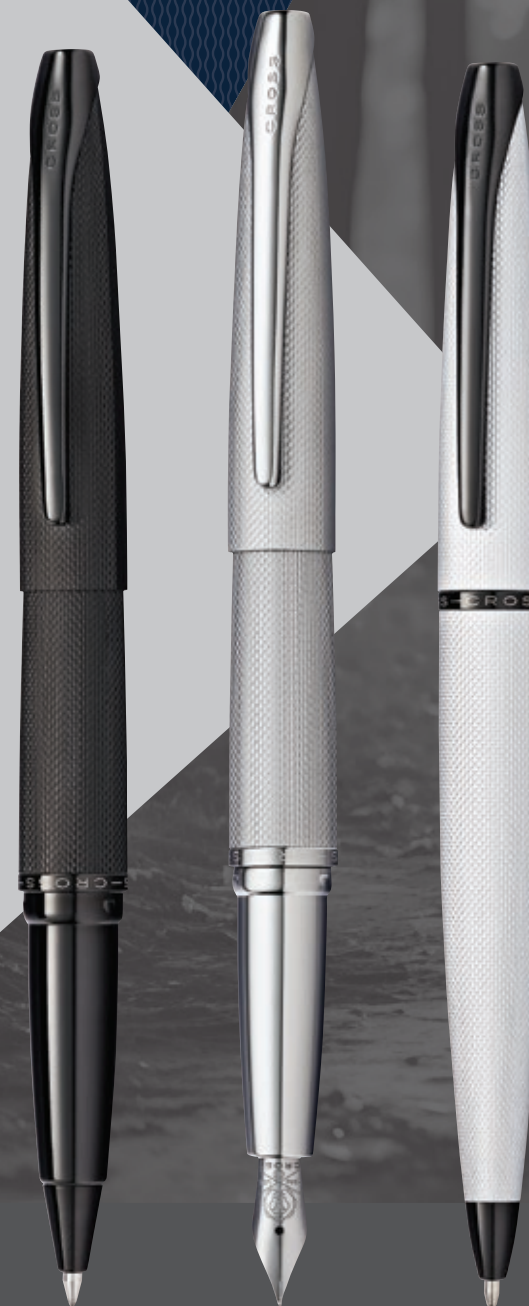

# CLASSIC CENTURY

Reflecting his enduring strength, wisdom, and timeless style, the Classic Century embodies the essence of fatherhood and serves as a meaningful token of appreciation for all that he does.

**Classic Black with 23KT Gold-Plated Appointments**  
Ballpoint Pen  
2502

**Medalist® Chrome with 23KT Gold-Plated Appointments**  
Ballpoint Pen  
3302

**Satin Chrome with Polished Chrome Appointments**  
Ballpoint Pen  
AT0082-14